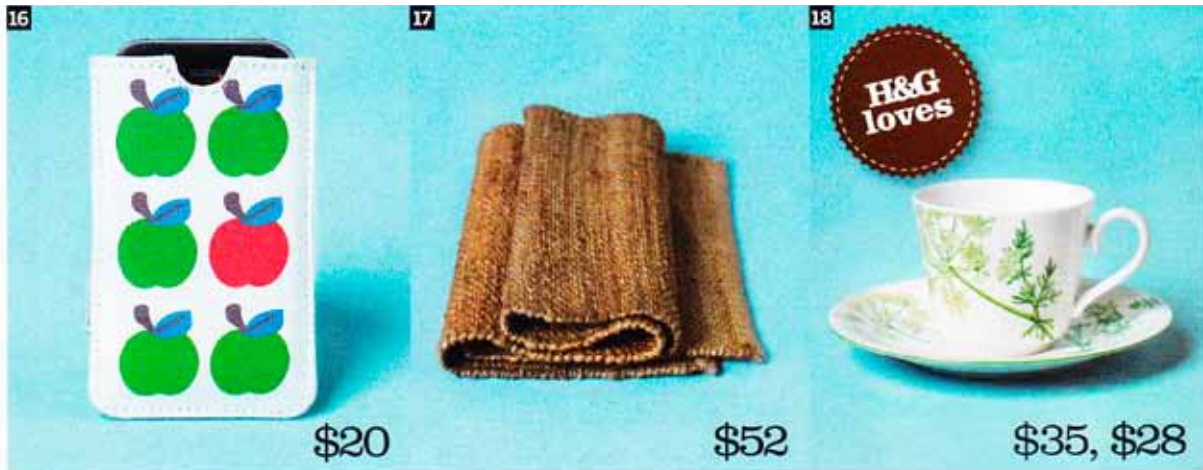

HOUSE & GARDEN- Jan Issue 2011

10 Bambu organic bamboo-veneer trays (25.5x20cm), \$17/four, Vincent & Vincent. 11 Clothkits Liberty Print cotton bias binding on bobbin in Poppy & Daisy, Lark. 12 Swainston's *Fishes of Australia* by Roger Swainston, Penguin Viking. 13 Skala glass hurricane and votive holder in Sunshine, both Country Road. 14 Hemp-cotton sling bag in Teal Orchard, Pippijoe. 15 Pagoda resin water feature (41cm), Patio by Jamie Durie. 16 Picnic canvas iPod cover, Kikki.K. 17 Willow Weave hemp table runner (35x120cm) in Natural, Armadillo&Co. 18 Althea Nova porcelain breakfast cup, and saucer, Villeroy & Boch. For Where to Buy, see page 186. >

H&G shopping

10 \$17

11 \$32

12 \$125

13 \$30, \$13

14 \$88

15 \$68

16 \$20

17 \$52

18 \$35, \$28

10 Bambu organic bamboo-veneer trays (25.5x20cm), \$17/four, Vincent & Vincent. 11 Clothkits Liberty Print cotton bias binding on bobbin in Poppy & Daisy, Lark. 12 *Swainston's Fishes of Australia* by Roger Swainston, Penguin Viking. 13 Skala glass hurricane in Flint, and votive holder in Sunshine, both Country Road. 14 Hemp-cotton sling bag in Teal Orchard, Pippijoe. 15 Pagoda resin water feature (41cm), Patio by Jamie Durie. 16 Picnic canvas iPod cover, Kikki.K. 17 Willow Weave hemp table runner (35x120cm) in Natural, Armadillo&Co. 18 Althea Nova porcelain breakfast cup, and saucer, Villeroy & Boch. For Where to Buy, see page 186. >